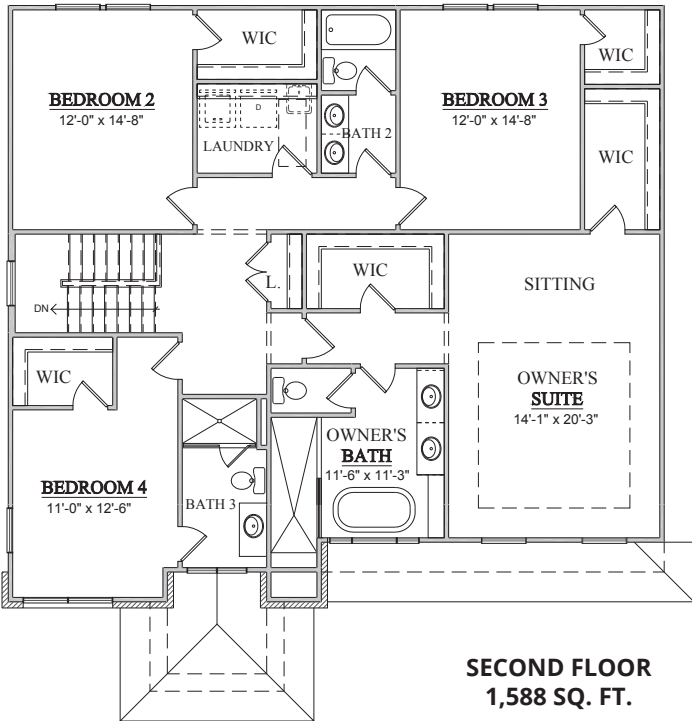

ADDISON

2,743 SQ. FT. TOTAL

FRONT ELEVATION A

FRONT ELEVATION B

Candace Fuqua
 Broker/Owner
 Avenue Realty Metro
 Cell: 770-912-9003
 Email: cdfuqua@mindspring.com

All information is subject to change without notice.