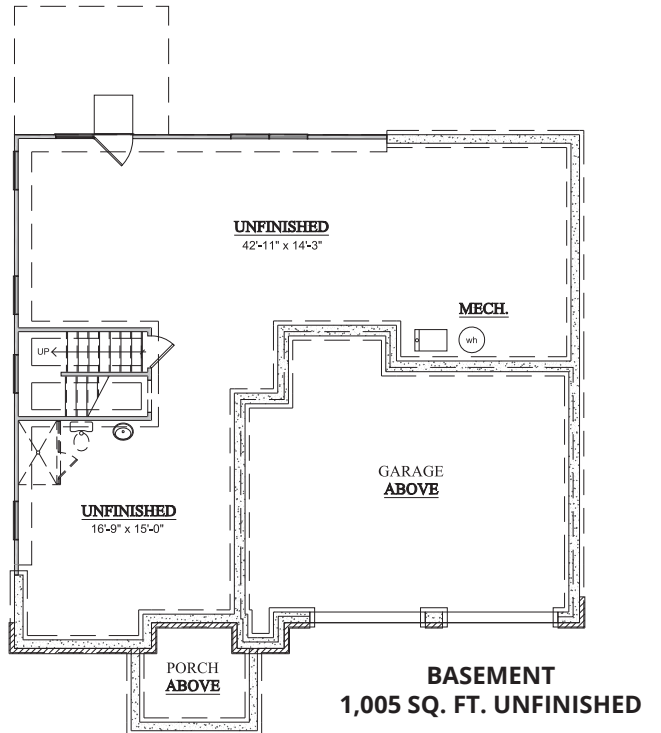

ADDISON

2,743 SQ. FT. TOTAL

FRONT ELEVATION A

FRONT ELEVATION B

Candace Fuqua
 Broker/Owner
 Avenue Realty Metro
 Cell: 770-912-9003
 Email: cdfuqua@mindspring.com

All information is subject to change without notice.