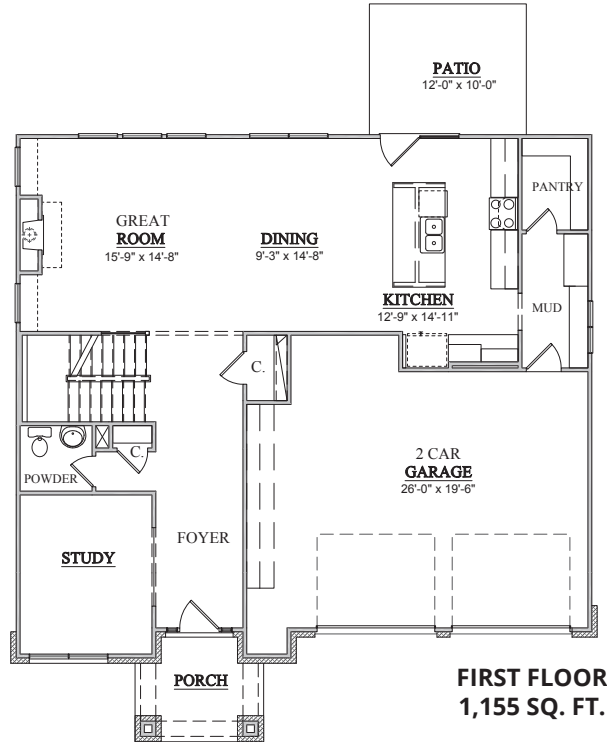

ADDISON

2,743 SQ. FT. TOTAL

FRONT ELEVATION A

FRONT ELEVATION B

Candace Fuqua
 Broker/Owner
 Avenue Realty Metro
 Cell: 770-912-9003
 Email: cdfuqua@mindspring.com

All information is subject to change without notice.