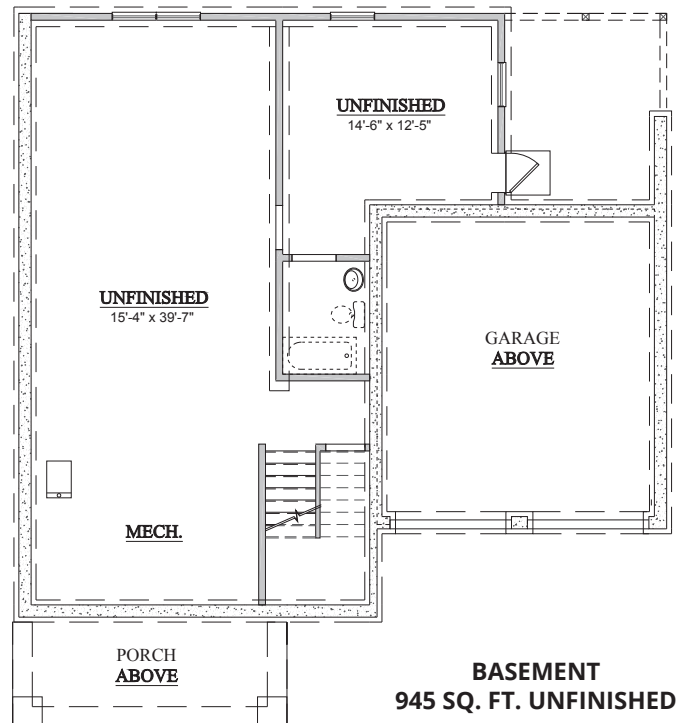

EASTSIDE WALK

MASON

2,576 SQ. FT. TOTAL

FRONT ELEVATION A

FRONT ELEVATION B

Candace Fuqua
Broker/Owner
Avenue Realty Metro
Cell: 770-912-9003
Email: cdfuqua@mindspring.com

All information is subject to change without notice.