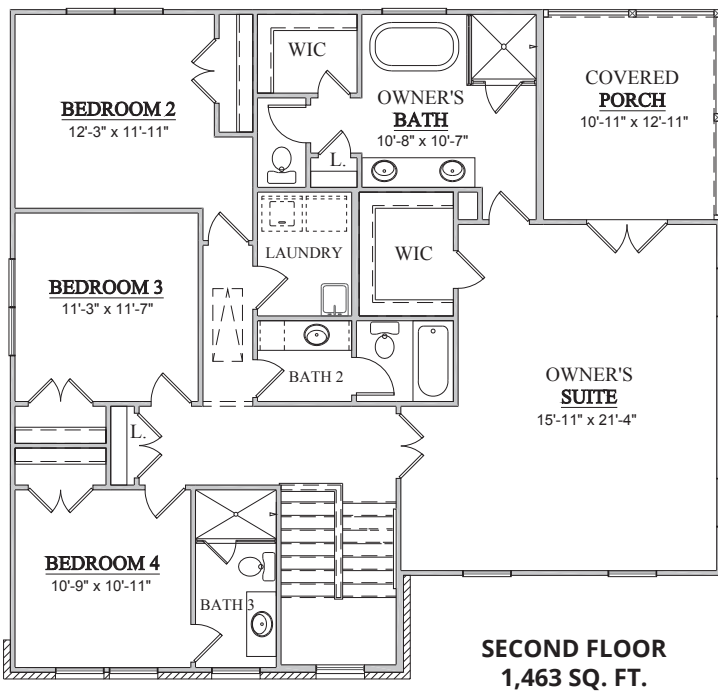

EASTSIDE WALK

MASON

2,576 SQ. FT. TOTAL

FRONT ELEVATION A

FRONT ELEVATION B

Candace Fuqua
Broker/Owner
Avenue Realty Metro
Cell: 770-912-9003
Email: cdfuqua@mindspring.com

All information is subject to change without notice.