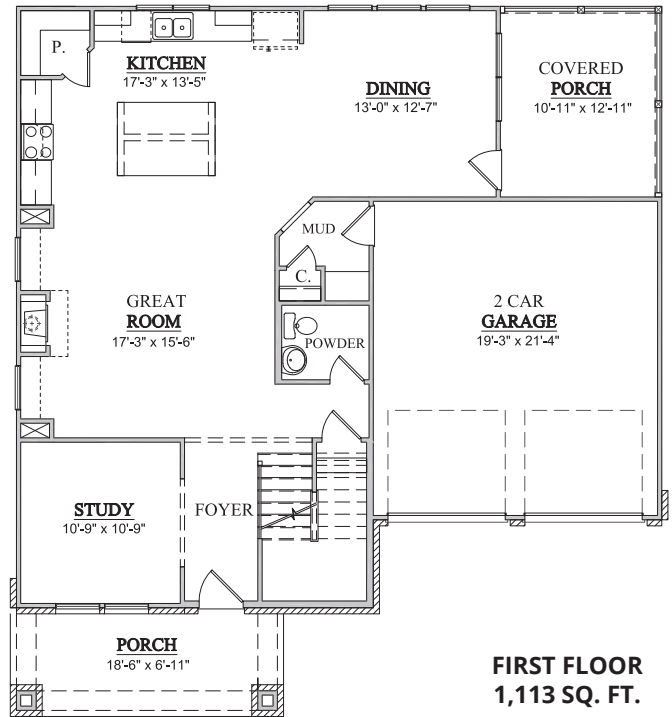

EASTSIDE WALK

MASON

2,576 SQ. FT. TOTAL

FRONT ELEVATION A

FRONT ELEVATION B

Candace Fuqua
Broker/Owner
Avenue Realty Metro
Cell: 770-912-9003
Email: cdfuqua@mindspring.com

All information is subject to change without notice.